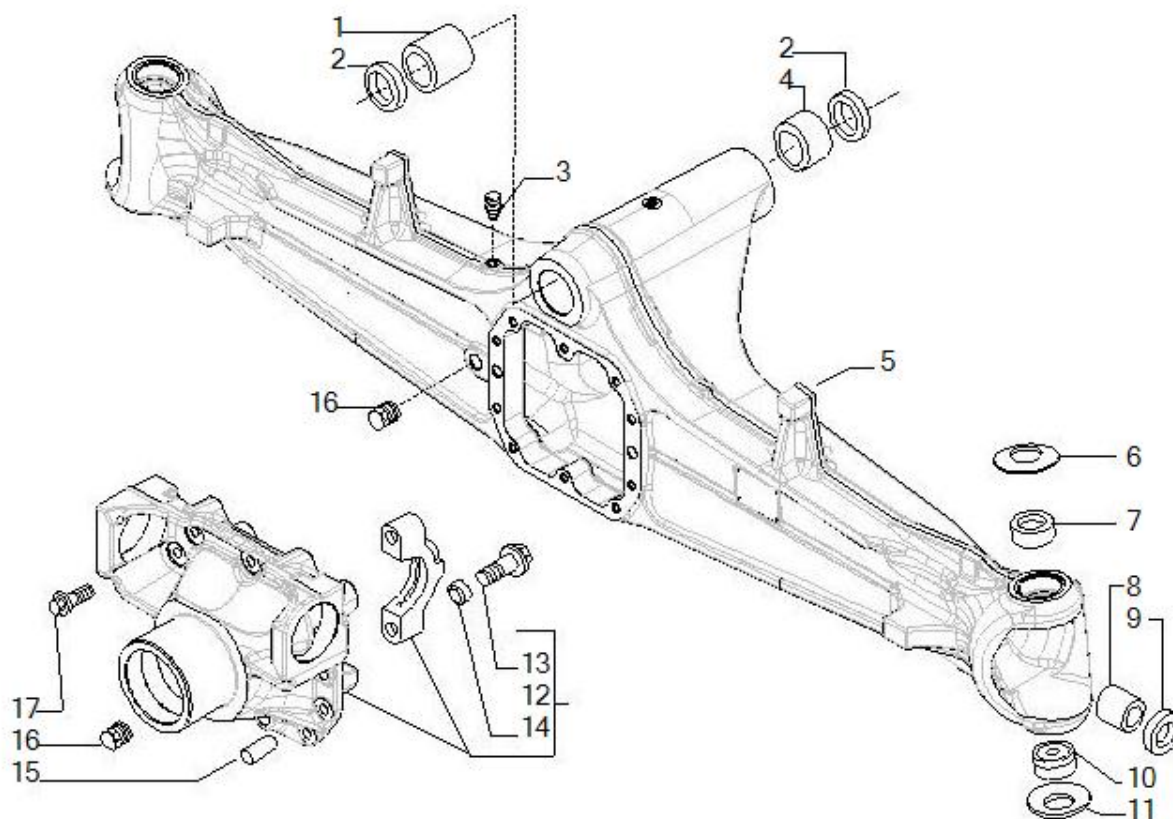

Spare parts catalogue

AXLE 26.22_(CM12309)

REF: 643380

1.1 Axle housing

2.1 Swivel housings and steering cylinder

3.1 Bevel gear set

4.1 Differential

5.1 Double U-joint

6.1 Wheel hub

7.1 Final reduction

Pos	Ref	Qty	Description	Kit	Note
1	126610	1	SWING BUSHING 50.19X60X54		
2	120717	2	SEAL RING 50X60X4 NBR B10F		
3	104988	1	BREATHER M10X1		
4	126611	1	SWING BUSHING 50.19X60X36		
5	642541	1	BEAM (010513)		
6	128633	2	BELLEVILLE SPRING 71x36x2.5 lo4.5 / MOLL		
7	45168	2	KING PIN BUSH 35X52X20		
8	109972	2	BUSHING 35X39X35		
9	641734	2	SEAL RING 35X52X18.5 SF		
10	45161	2	SPHERICAL BALL 28X52X16 (GE28SX)		
11	128630	2	BELLEVILLE SPRING 70x47.5x1 lo2.5 / MOLL		
12	642698	2	I.S.C.DIFF.SUPPORT (10756)		
13	126022	4	HEX HEAD FLANGE SCREW M14X2X75 12.9 GRIF		
14	72235	4	Centering bush		
15	87660	2	PARALLEL PIN 15X35		
16	92270	2	Oil plug M22x1,5		
17	125827	10	HEX HEAD FLANGE SCREW M12X1.75X29 12.9 C		

Pos	Ref	Qty	Description	Kit	Note
1	149582	2	DOUBLE U-JOINT		
2	48727	2	DIFF. SIDE U-JOINT FORK 8		
3	46279	2	CENTRAL BODY 09753/540754		
4	40837	4	SPIDER 83058/710652		
5	48726	2	WHEEL SIDE U-JOINT FORK 8		
7	132165	2	THRUST WASHER 45.3X60X2.5 MAT101 CARRARO		
8	140024	2	WASHER OTECO 44.6X52X2.5		
9	24799	2	Snap ring		