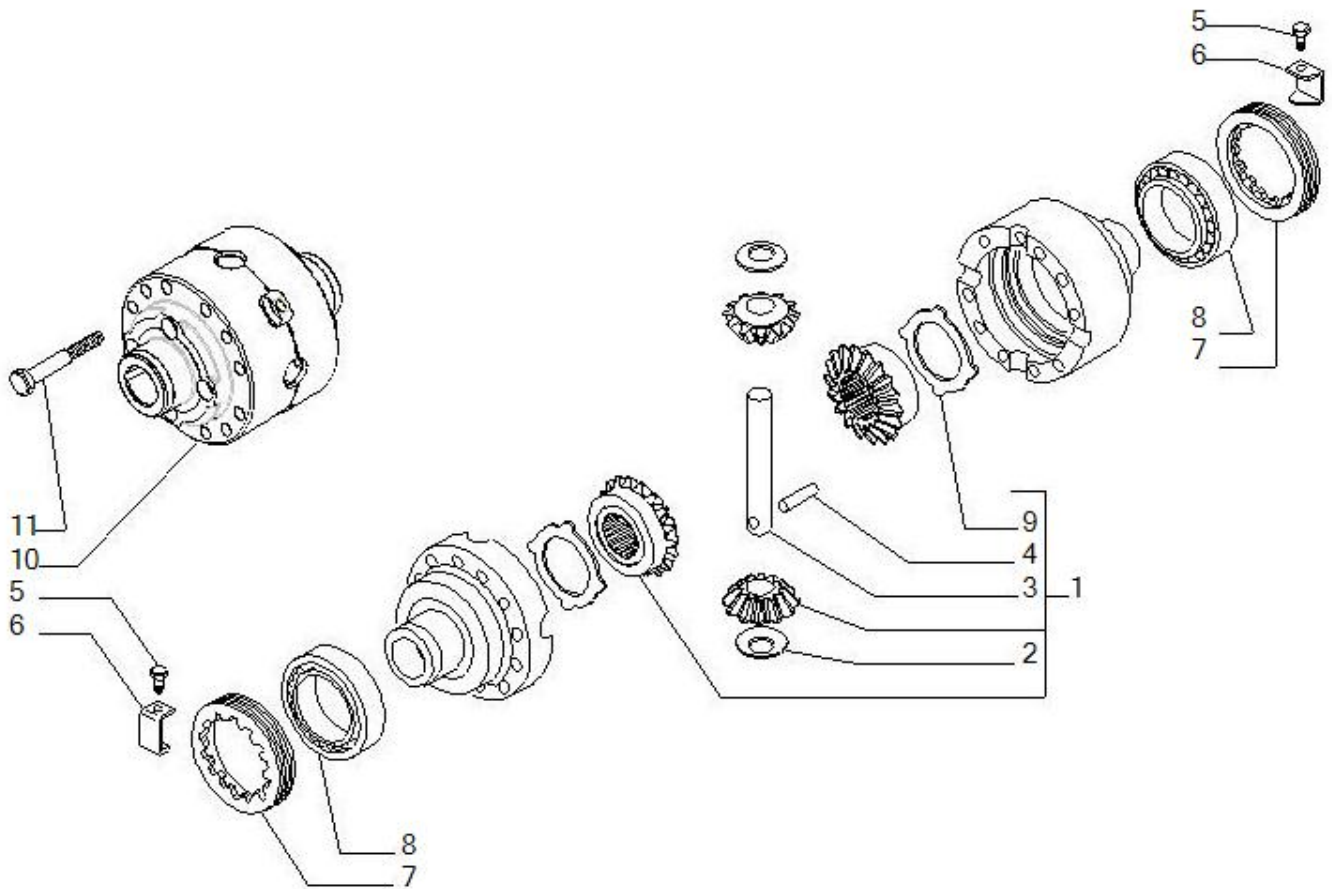

Pos	Ref	Qty	Description	Kit	Note
1	66161	1	DIFF. GEARS KIT		
2	115730	2	SPHERICAL WASHER WASHER 2		
3	115731	1	DIFF.PLANET.GEAR PIN L130 D22		
4	116451	1	PARALLEL PIN UNI 1707 7X40 ACCIAIO		
5	128440	2	SELF-LOCKING SCREW M6X10 10.9		
6	107778	2	RING NUT STOP		
7	107400	2	RING NUT M94X2 (16988)		
8	27309	2	Bearing		
9	120361	2	COUNTERPLATE Diff. locking SP. 1.5		
10	137972	1	COMPLETE DIFF.HOUSING		
11	125552	12	HEX HEAD SCREW M10X1.5X75