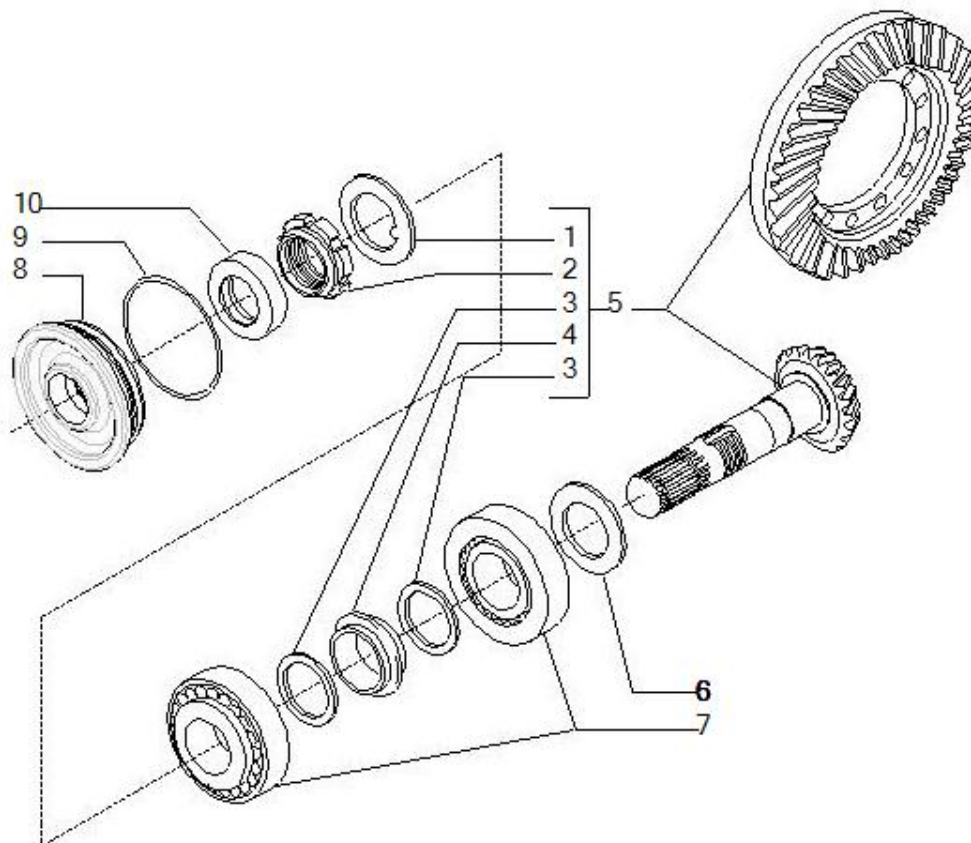

6.1 Wheel hub

7.1 Final reduction

Pos	Ref	Qty	Description	Kit	Note
1	126610	1	SWING BUSHING 50.19X60X54		
2	120717	2	SEAL RING 50X60X4 NBR B10F		
3	104988	1	BREATHER M10X1		
4	126611	1	SWING BUSHING 50.19X60X36		
5	642541	1	BEAM (010513)		
6	128633	2	BELLEVILLE SPRING 71x36x2.5 lo4.5 / MOLL		
7	45168	2	KING PIN BUSH 35X52X20		
8	109972	2	BUSHING 35X39X35		
9	641734	2	SEAL RING 35X52X18.5 SF		
10	45161	2	SPHERICAL BALL 28X52X16 (GE28SX)		
11	128630	2	BELLEVILLE SPRING 70x47.5x1 lo2.5 / MOLL		
12	642698	2	I.S.C.DIFF.SUPPORT (10756)		
13	126022	4	HEX HEAD FLANGE SCREW M14X2X75 12.9 GRIF		
14	72235	4	Centering bush		
15	87660	2	PARALLEL PIN 15X35		
16	92270	2	Oil plug M22x1,5		
17	125827	10	HEX HEAD FLANGE SCREW M12X1.75X29 12.9 C		

Pos	Ref	Qty	Description	Kit	Note
1	132751	2	STEERING ROD L355 - D34 (FAMILY B)		
2	049013	2	BALL JOINT D40 40 DX 38g		
3	70787	2	Nut M24x1.5		
4	351144	2	BALL JOINT		
5	642026	1	STEERING CYLINDER IN 70-40-242		
6	128585	4	SWIVEL HOUSING LH (18916)		
7	24210	2	LUBRIFICATING NIPPLES M6x1 con.CH7 Acc.Zn		
8	126922	12	SELF-LOCKING SCREW M14X2X		
9	128880	2	SWIVEL HOUSING KING PIN (
10	145265	1	SWIVEL HOUSING LH (012775)		
11	22431	2	SELF-LOCKING NUT UNI 7474		
12	128881	2	SWIVEL HOUSING KING PIN (17576)		
13	24211	2	LUBRIFICATING NIPPLES M6x1 DIN 71412-B P		
14	145264	1	SWIVEL HOUSING RH (012774)		
15	22129	2	HEXAGON NUT UNI 5589 M16 8		
16	127223	2	HEX HEAD SCREW UNI 5739 M16X75 REG.STERZ		
17	125390	2	BUSHING AB C 45X50X35 P		
18	641735	2	SEAL RING 45X60X17 - SF		
19	48765	1	GASKETS KIT 800260440		
20	48766	1	Cylinder head		
21	48767	1	Cylinder head		
22	48768	1	STEM 333172100		