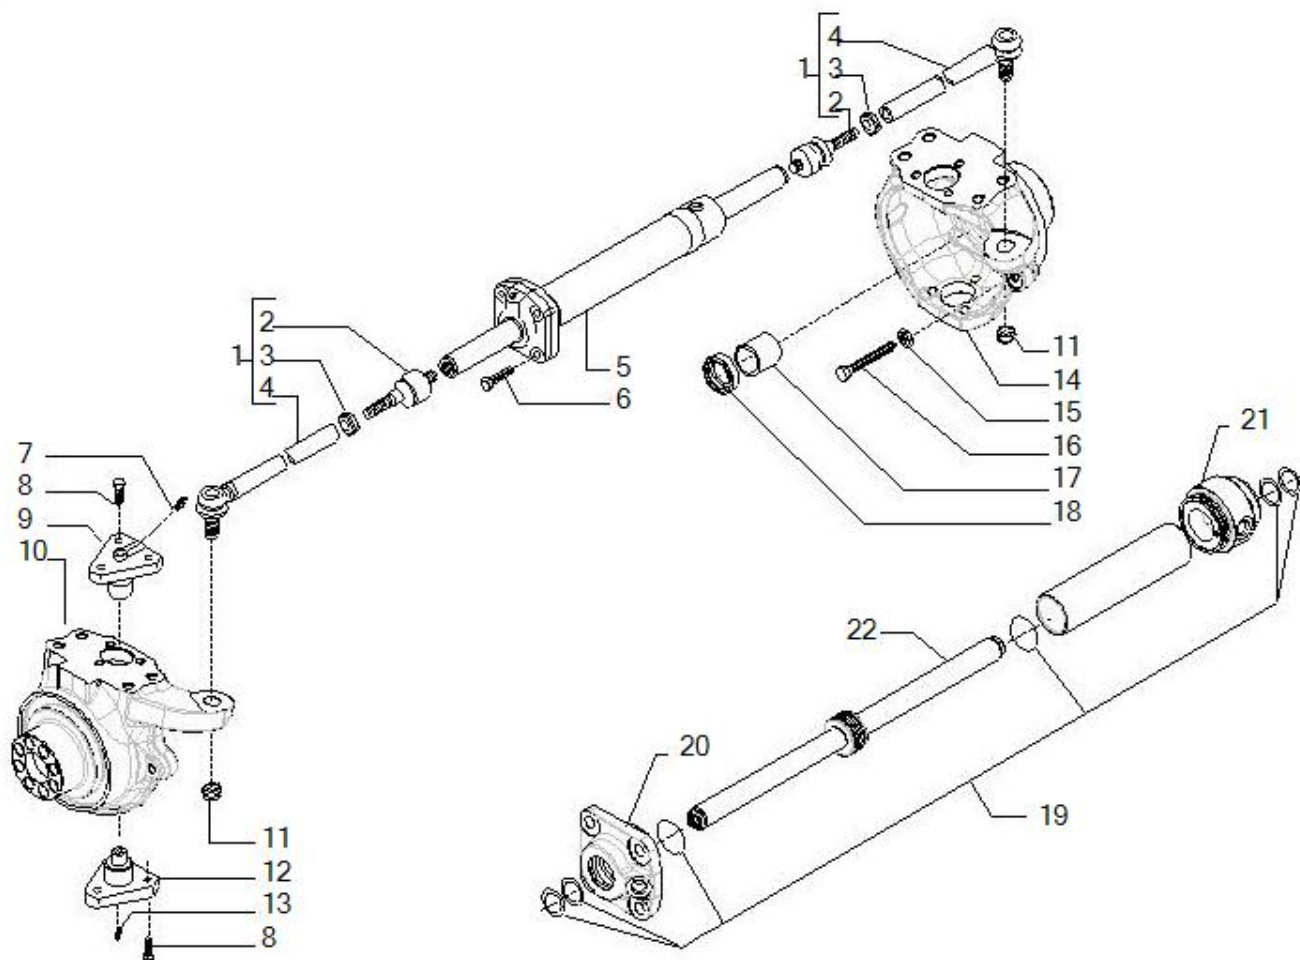

Spare parts catalogue

AXLE 26.22_(CM12309)

REF: 643380

1.1 Axle housing

2.1 Swivel housings and steering cylinder

3.1 Bevel gear set

4.1 Differential

5.1 Double U-joint

6.1 Wheel hub

7.1 Final reduction

Pos	Ref	Qty	Description	Kit	Note
1	126610	1	SWING BUSHING 50.19X60X54		
2	120717	2	SEAL RING 50X60X4 NBR B10F		
3	104988	1	BREATHER M10X1		
4	126611	1	SWING BUSHING 50.19X60X36		
5	642541	1	BEAM (010513)		
6	128633	2	BELLEVILLE SPRING 71x36x2.5 lo4.5 / MOLL		
7	45168	2	KING PIN BUSH 35X52X20		
8	109972	2	BUSHING 35X39X35		
9	641734	2	SEAL RING 35X52X18.5 SF		
10	45161	2	SPHERICAL BALL 28X52X16 (GE28SX)		
11	128630	2	BELLEVILLE SPRING 70x47.5x1 lo2.5 / MOLL		
12	642698	2	I.S.C.DIFF.SUPPORT (10756)		
13	126022	4	HEX HEAD FLANGE SCREW M14X2X75 12.9 GRIF		
14	72235	4	Centering bush		
15	87660	2	PARALLEL PIN 15X35		
16	92270	2	Oil plug M22x1,5		
17	125827	10	HEX HEAD FLANGE SCREW M12X1.75X29 12.9 C		

Pos	Ref	Qty	Description	Kit	Note
1	149582	2	DOUBLE U-JOINT		
2	48727	2	DIFF. SIDE U-JOINT FORK 8		
3	46279	2	CENTRAL BODY 09753/540754		
4	40837	4	SPIDER 83058/710652		
5	48726	2	WHEEL SIDE U-JOINT FORK 8		
7	132165	2	THRUST WASHER 45.3X60X2.5 MAT101 CARRARO		
8	140024	2	WASHER OTECO 44.6X52X2.5		
9	24799	2	Snap ring		