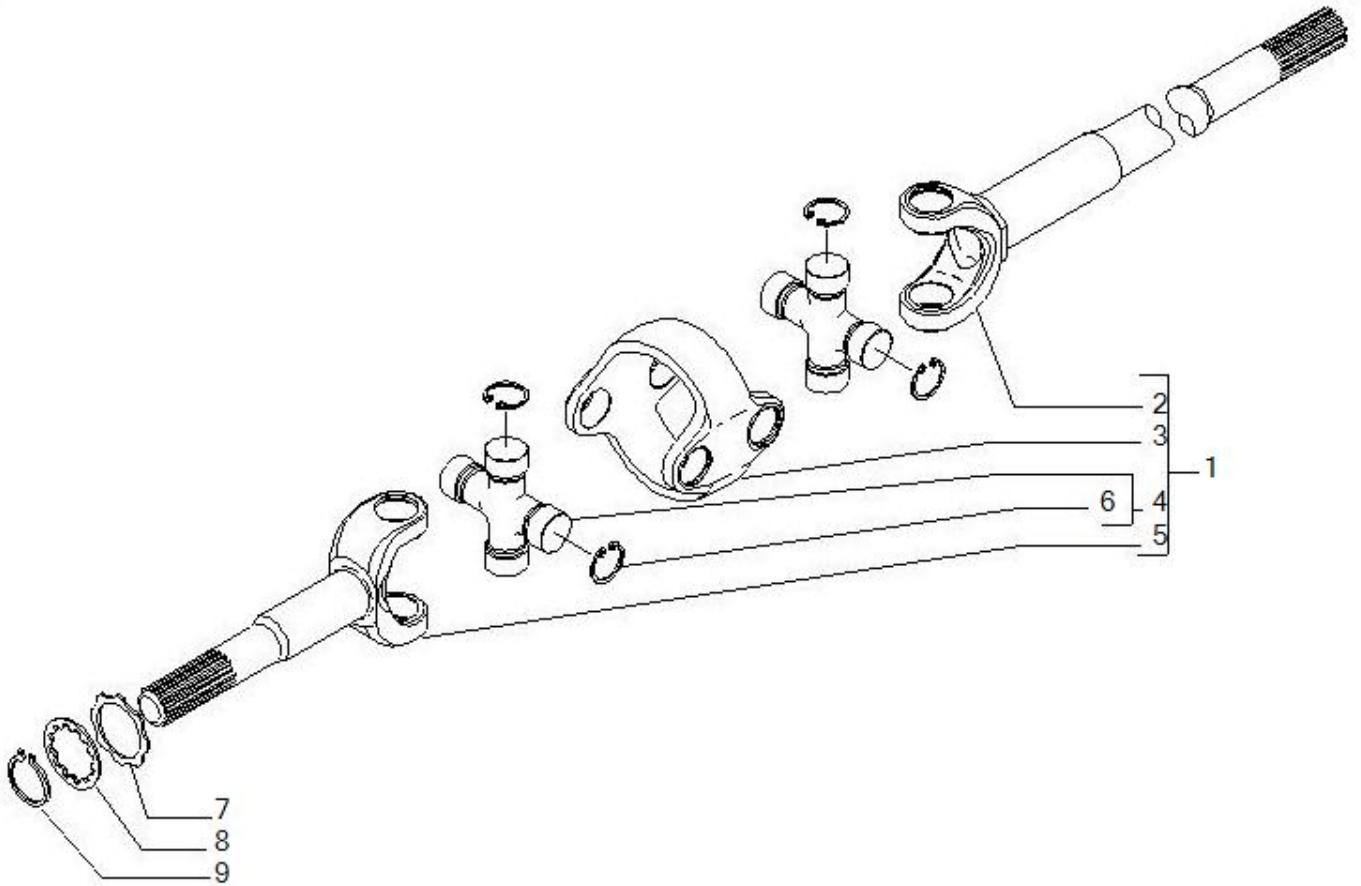

Pos	Ref	Qty	Description	Kit	Note
1	149582	2	DOUBLE U-JOINT		
2	48727	2	DIFF. SIDE U-JOINT FORK 8		
3	46279	2	CENTRAL BODY 09753/540754		
4	40837	4	SPIDER 83058/710652		
5	48726	2	WHEEL SIDE U-JOINT FORK 8		
7	132165	2	THRUST WASHER 45.3X60X2.5 MAT101 CARRARO		
8	140024	2	WASHER OTECO 44.6X52X2.5		
9	24799	2	Snap ring