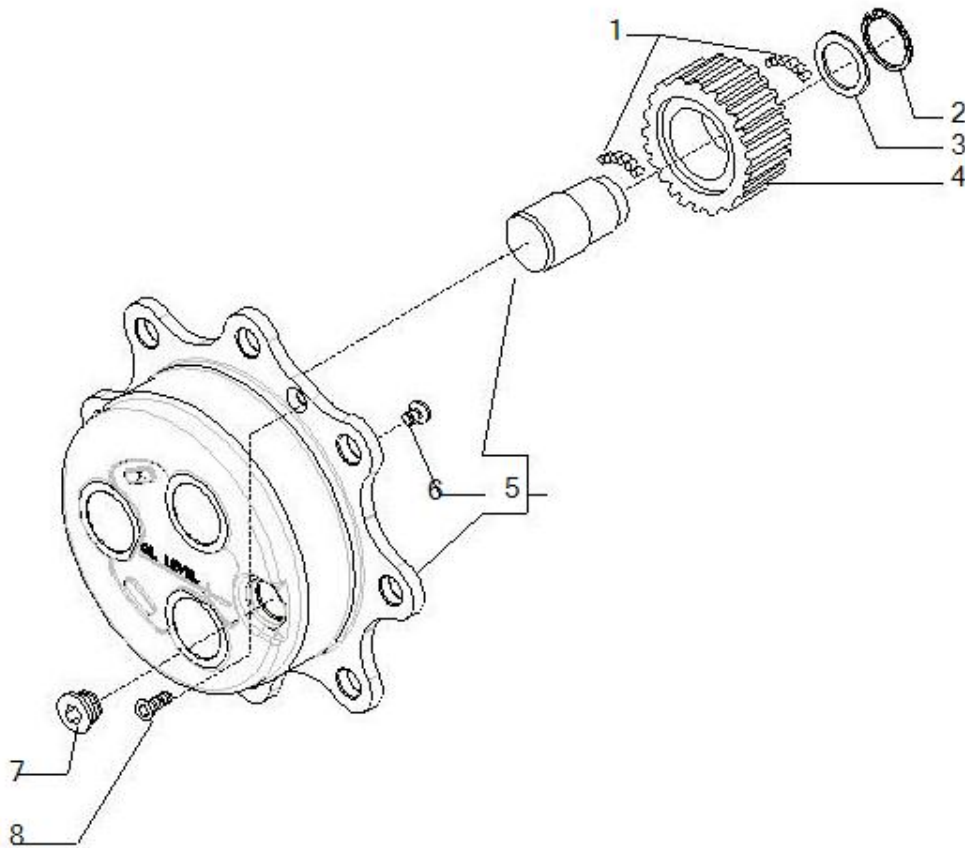

Pos	Ref	Qty	Description	Kit	Note
1	28370	33.60	CYLINDRICAL ROLLER 5x10 (TENS OF 134350)		
2	24793	6	Snap ring		
3	135366	6	FIFTH WHEEL 38.1X45X2.4		
4	135947	6	EPIC.PLANETARY GEAR Z23 M		
5	66855	2	PLANETARY CARRIER KIT		
6	115682	2	DRIVE SHAFT STOP PAD		
7	125280	2	MAGNETIC PLUG M30X2		
8	20490	4	COUNTERSUNK HEAD SCREW UN