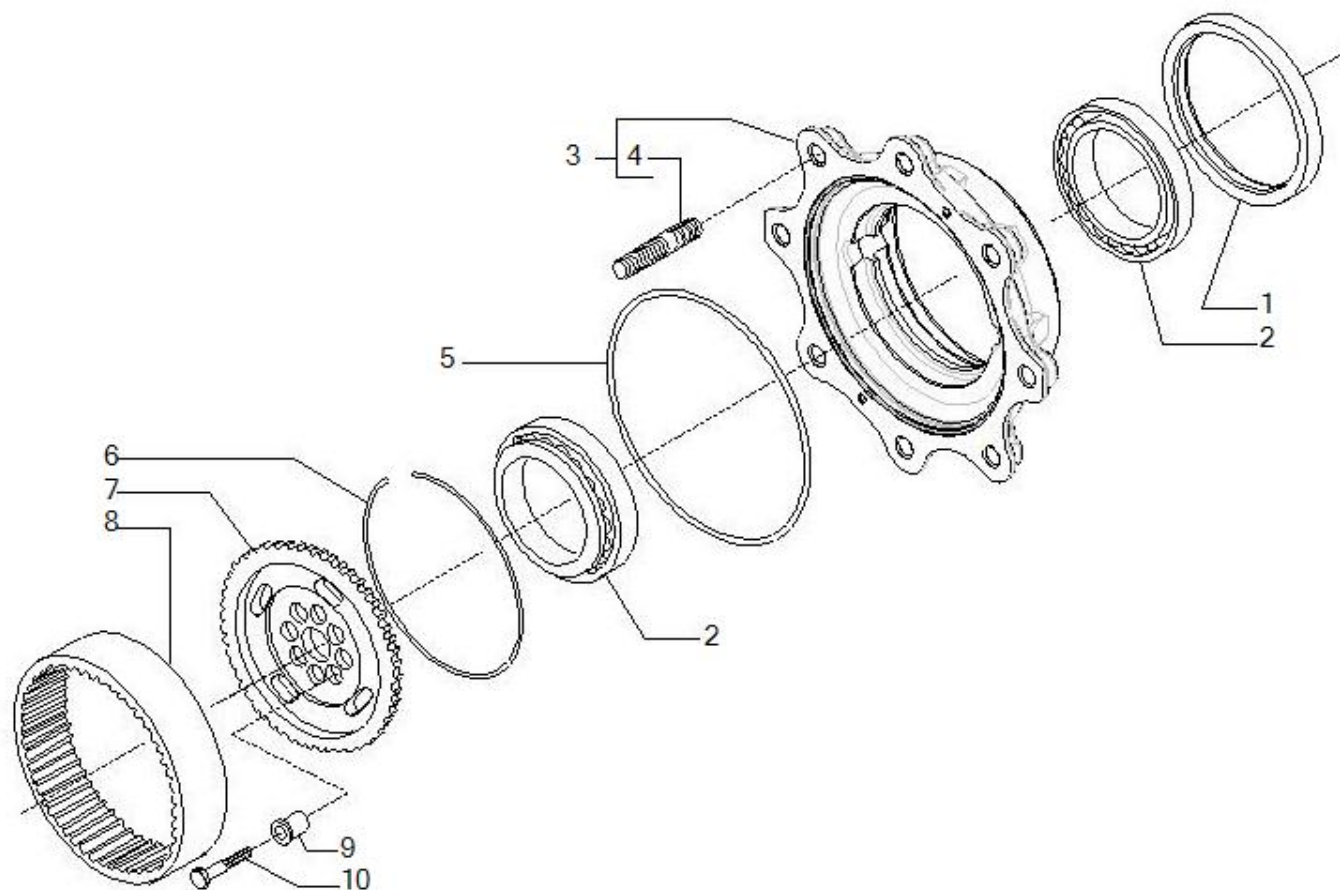

Pos	Ref	Qty	Description	Kit	Note
	130679	8	STUD 8.8 L76 R18X2.5X18.7 D18X1.5X4		
1	47702	2	Seal ring		
2	45180	4	TAPE ROLLER THRUST BEARING 158.75X109.53		
3	66993	2	WHEEL HUB ASSY		
4	130679	16	STUD 8.8 L76 R18X2.5X18.7 D18X1.5X4		
5	28668	2	O.ring		
6	125344	2	CIRCLIP 188.7X3.5		
7	131825	2	EPIC. WHEEL CARRIER HUB		
8	131824	2	EPICYCLOIDAL RING GEAR		
9	141196	16	CENTERING BUSH		
10	140259	16	SELF-LOCKING SCREW M12X45 10.9